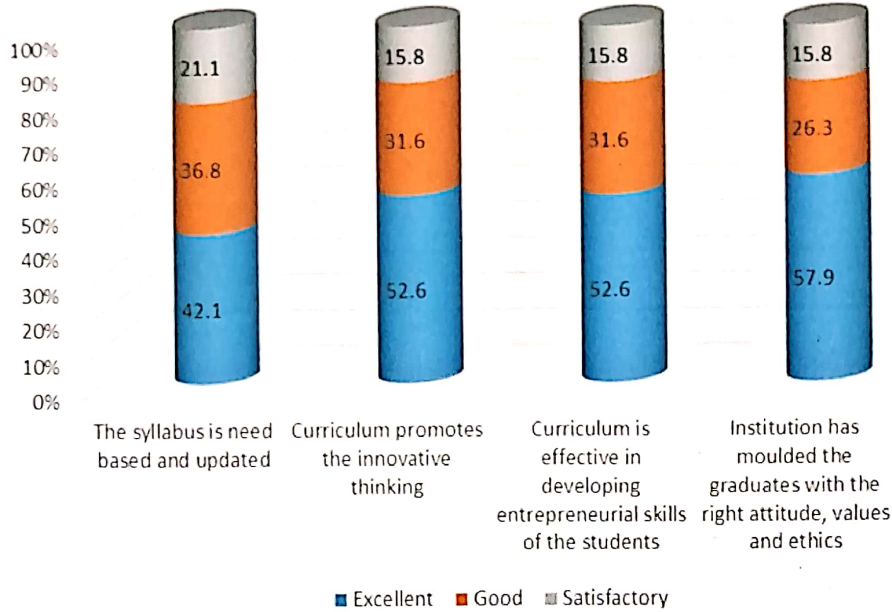

C. M. College (Arts & Commerce), Darbhanga

(A Constituent Unit of L.N. Mithila University, Darbhanga (Bihar)
NAAC Accredited: B, (CGPA: 2.84)
ESTD: -1938

Employer feedback report-2018-19

For, Principal
C. M. College, Darbhanga