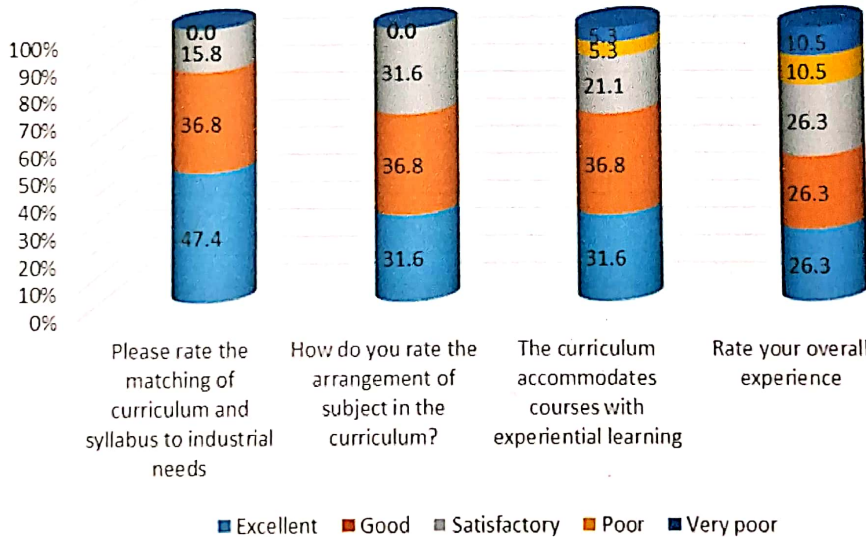

C. M. College (Arts & Commerce), Darbhanga

(A Constituent Unit of L.N. Mithila University, Darbhanga (Bihar)
NAAC Accredited: B, (CGPA: 2.84)
ESTD: -1938

Employer feedback report-2018-19

For, Principal
C. M. College, Darbhanga