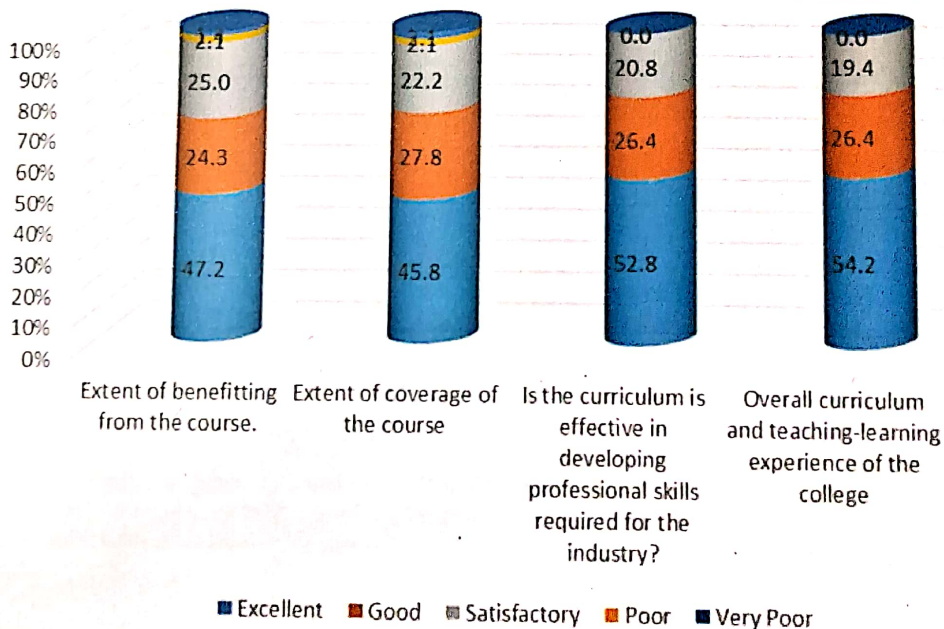

C. M. College (Arts & Commerce), Darbhanga

(A Constituent Unit of L.N. Mithila University, Darbhanga (Bihar)
 NAAC Accredited: B, (CGPA: 2.84)
 ESTD: -1938

Students' feedback report- 2018-19

For, *Principal*
 C. M. College, Darbhanga