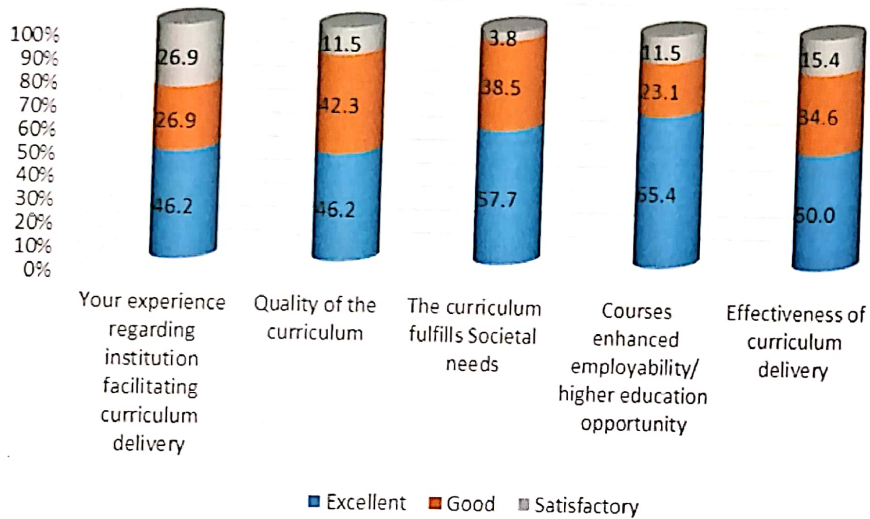

C. M. College (Arts & Commerce), Darbhanga

(A Constituent Unit of L.N. Mithila University, Darbhanga (Bihar))
NAAC Accredited: B, (CGPA: 2.84)
ESTD: -1938

Alumni feedback report-2018-19

For, Principal
C. M. College, Darbhanga