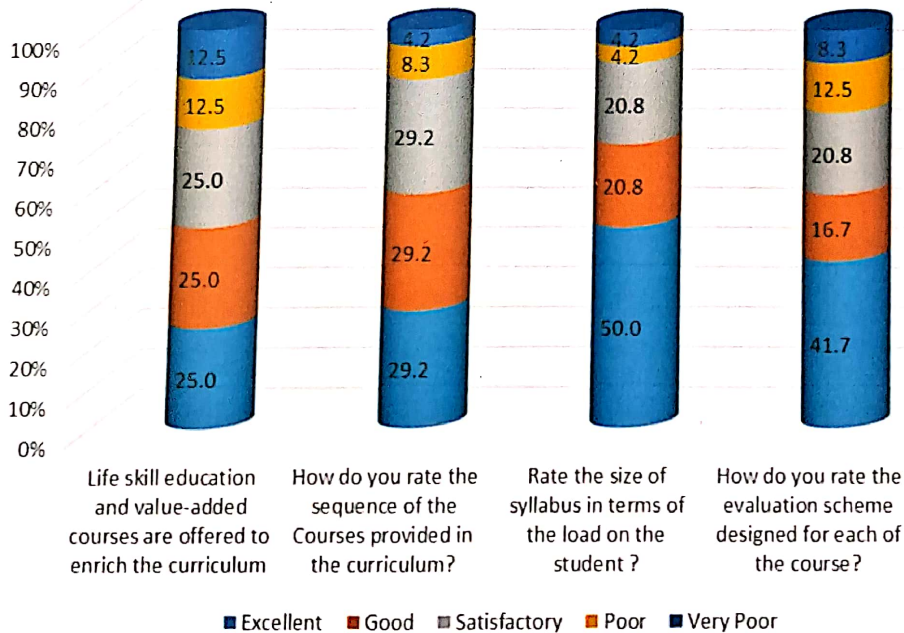

C. M. College (Arts & Commerce), Darbhanga

(A Constituent Unit of L.N. Mithila University, Darbhanga (Bihar)
NAAC Accredited: B, (CGPA: 2.84)
ESTD: -1938

Teacher's feedback report-2018-19

For, Principal
C. M. College, Darbhanga