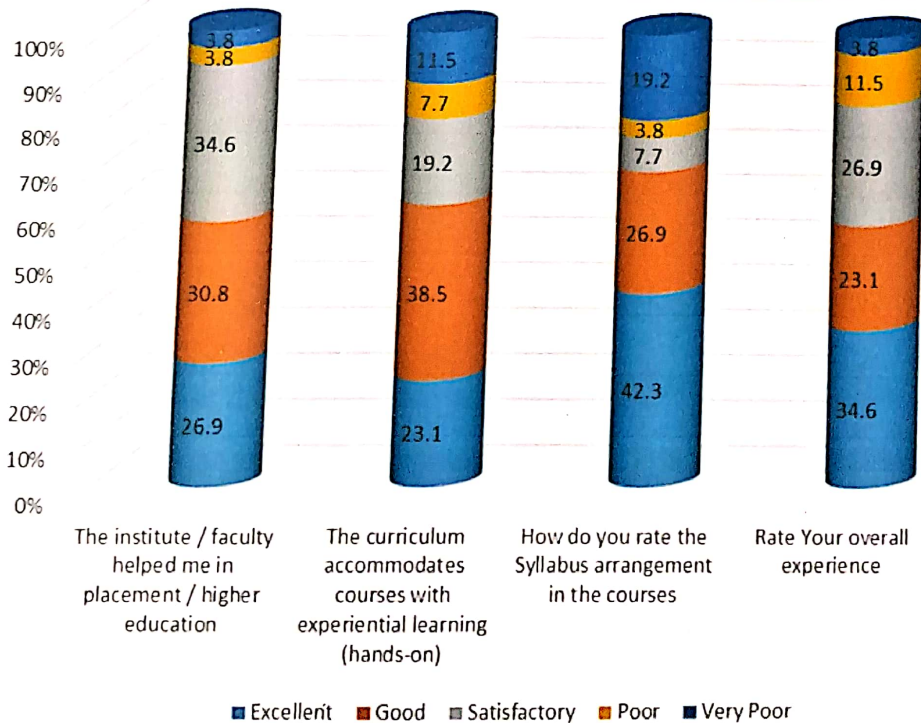

C. M. College (Arts & Commerce), Darbhanga

(A Constituent Unit of L.N. Mithila University, Darbhanga (Bihar))
NAAC Accredited: B, (CGPA: 2.84)
ESTD: -1938

Alumni feedback report-2018-19

For, Principal
C. M. College, Darbhanga