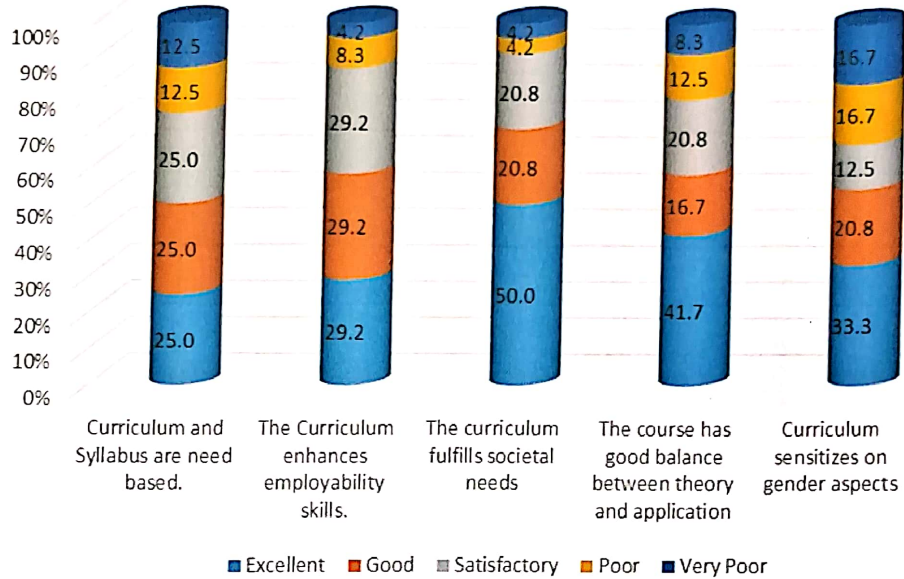

C. M. College (Arts & Commerce), Darbhanga

(A Constituent Unit of L.N. Mithila University, Darbhanga (Bihar)
NAAC Accredited: B, (CGPA: 2.84)
ESTD: -1938

Teacher's feedback report-2018-19

For, Principal
C. M. College, Darbhanga