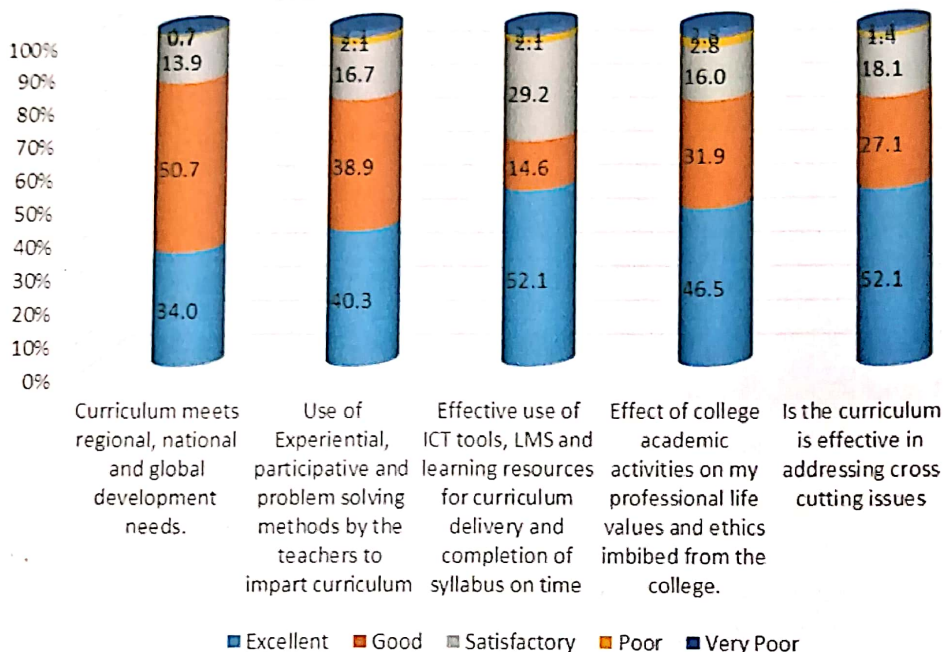

C. M. College (Arts & Commerce), Darbhanga

(A Constituent Unit of L.N. Mithila University, Darbhanga (Bihar)
 NAAC Accredited: B, (CGPA: 2.84)
 ESTD: -1938

Students' feedback report- 2018-19

For, *Principal*
 C. M. College, Darbhanga